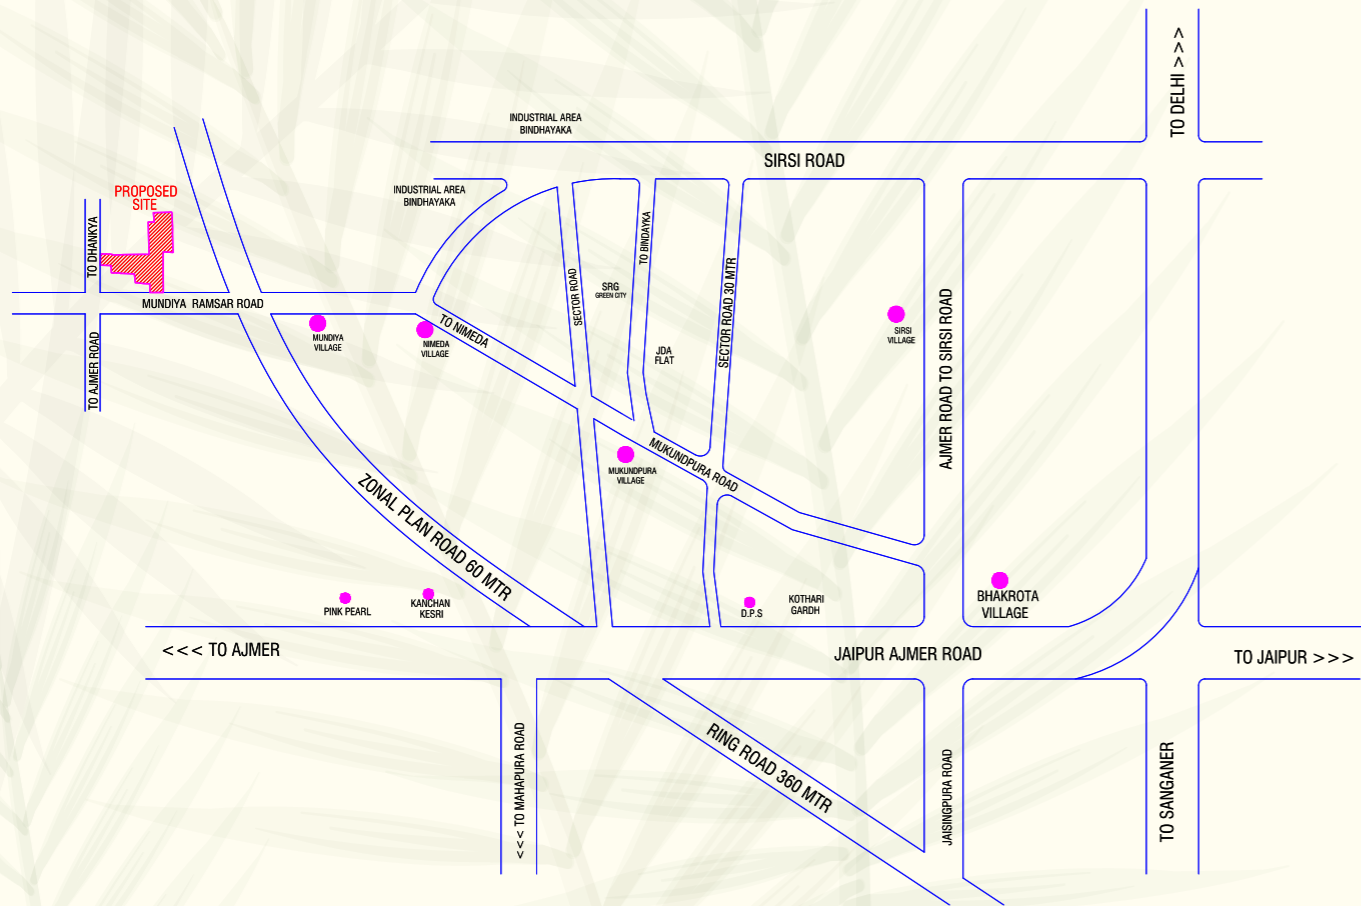

LOCATION MAP

नंदगाँव

Major Project Attractions

नंदगाँव

School, College & University

- ASIAN INTERNATIONAL SCHOOL, Laxmipura (1.3km)
- Universe P.G Girls College & School, Mundiya Rasar (2.4km)
- Universe Defence Academy Mundiya Ramsar (2.6km)
- Abhigyan ITI Sirsi Road (2.7km)
- Maharishi Arvind University (3km)
- Anuradha Mahila Shiksha Prashiksha Mahavidyalaya Naiwala (4.6km)
- Home Guard I.G. Office & Traininig Center (5.7km)
- Suparshva para medical college, Theekariya (7.3km)

JDA Institutional Zone

- Manipal University Jaipur (9.6km)
- Haridev Joshi University (hjujmc). Jaipur.
- Police Anusandan Kendra
- Dr. Bhimrao Ambedkar Law University
- Sardar Patel University
- Community Health Centre

Hospitals

- Sarkari Hospital (Mundiya Ramsar) (1.8km)
- Urmila hospital, Bad ke Balaji (7.9km)
- Jaipur Vatika Hospital (9.4km)
- Sanjeevni Hospital (10km)
- Balaji Multispeciality Hospital (12km)

Shopping Entertainment & Recreational Activity

- Pandit Deendayal Upadhyaya Birth and Memorial Place Dhankaya (4.5km)
- Lotus temple jaipur (Jain temple) , Theekariya (7.3km)
- Mundiya Ramsar Main Market (1.5km)
- Neemera Market (3km)
- Sivad Mod, Sirsi Road Market (5km)