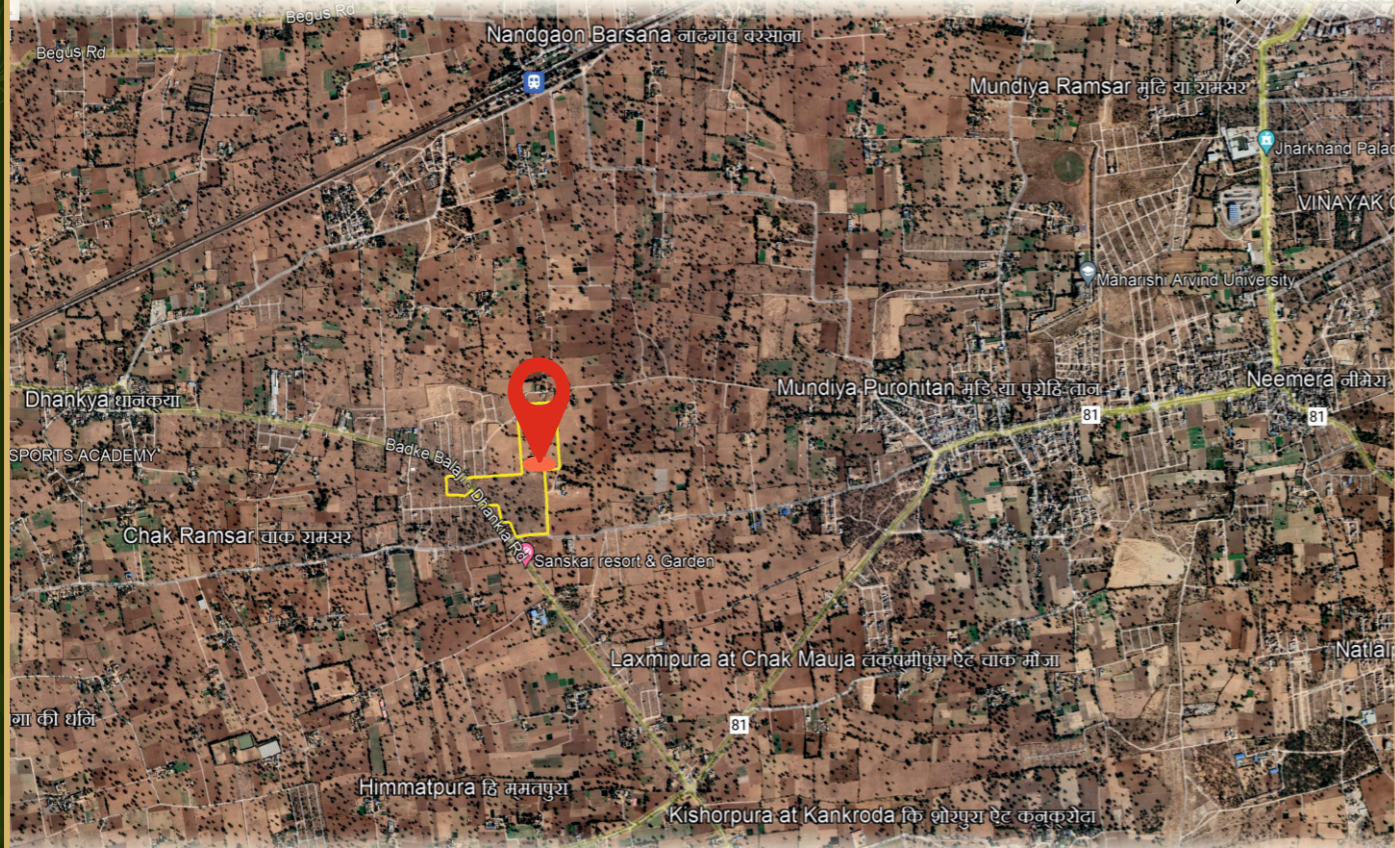

LOCATION MAP

नंदगाँव

Major Project Attractions

नंदगाँव

School, College & University

- ASIAN INTERNATIONAL SCHOOL, Laxmipura (1.3km)
- Universe P.G Girls College & School, Mundiya Rasar (2.4km)
- Universe Defence Academy Mundiya Ramsar (2.6km)
- Abhigyan ITI Sirsi Road (2.7km)
- Maharishi Arvind University (3km)
- Anuradha Mahila Shiksha Prashiksha Mahavidyalaya Naiwala (4.6km)
- Home Guard I.G. Office & Traininig Center (5.7km)
- Suparshva para medical college, Theekariya (7.3km)

JDA Institutional Zone

- Manipal University Jaipur (9.6km)
- Haridev Joshi University (hjujmc). Jaipur.
- Police Anusandan Kendra
- Dr. Bhimrao Ambedkar Law University
- Sardar Patel University
- Community Health Centre

Hospitals

- Sarkari Hospital (Mundiya Ramsar) (1.8km)
- Urmila hospital, Bad ke Balaji (7.9km)
- Jaipur Vatika Hospital (9.4km)
- Sanjeevni Hospital (10km)
- Balaji Multispeciality Hospital (12km)

Shopping Entertainment & Recreational Activity

- Pandit Deendayal Upadhyaya Birth and Memorial Place Dhankaya (4.5km)
- Lotus temple jaipur (Jain temple) , Theekariya (7.3km)
- Mundiya Ramsar Main Market (1.5km)
- Neemera Market (3km)
- Sivad Mod, Sirsi Road Market (5km)